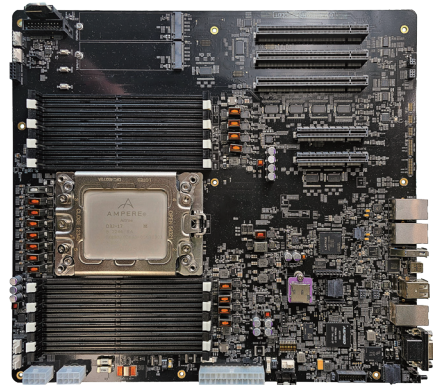

V-Raptor Altra (Board)

X XSLAB 엑세스랩

엑세스랩 주식회사 | XSLAB Inc.

Seoul Office

R-1701, 02, 03, Daeryung Post Tower 8th,
3, Digital-ro 26-gil, Guro-gu, Seoul, Korea.

Jeju Office

402, Dongyeon Tower,
4, Sinhyeong-ro, Jeju-si, Jeju, Korea.

T. +82 02.6952.9974

E. sales@xslab.co.kr

xslab.co.kr